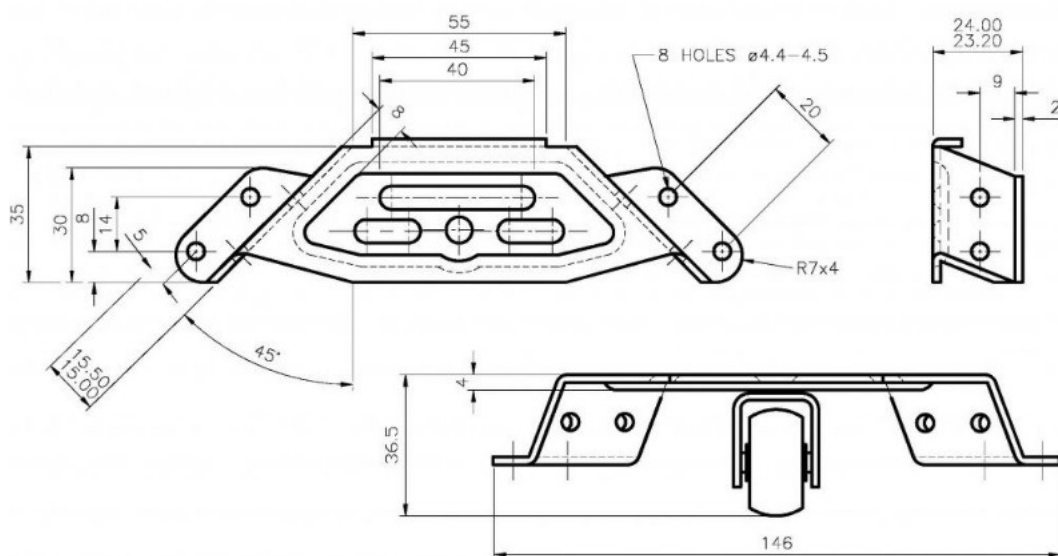

PRODUCT SHEET

Description:

Corner Bracket Castor ø28mm, Black Wheel, PL.146x37mm, Zinc Plated, Mounting Height: 36mm, 35 Kg Load Capacity

Item number:

08.06.100-0

Units	Box	Carton	HS Code	Barcode
Pcs.	1	100	8302200090	
				5704866005913